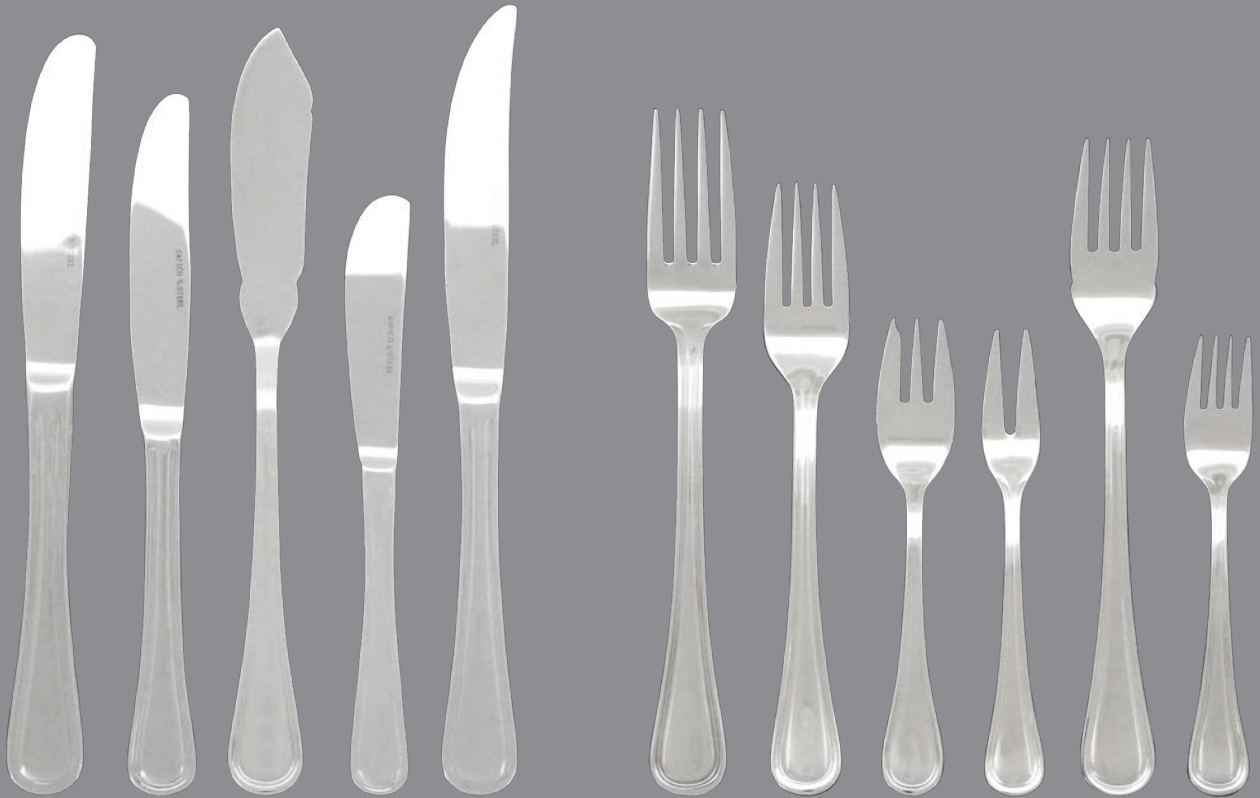

SAFICO

18/10 3mm

Smooth silhouette with
curvy finesse

Contour

1

2

3

4

5

6

7

8

9

10

11

1. Table Knife
105SF-745-001
L22.4cm