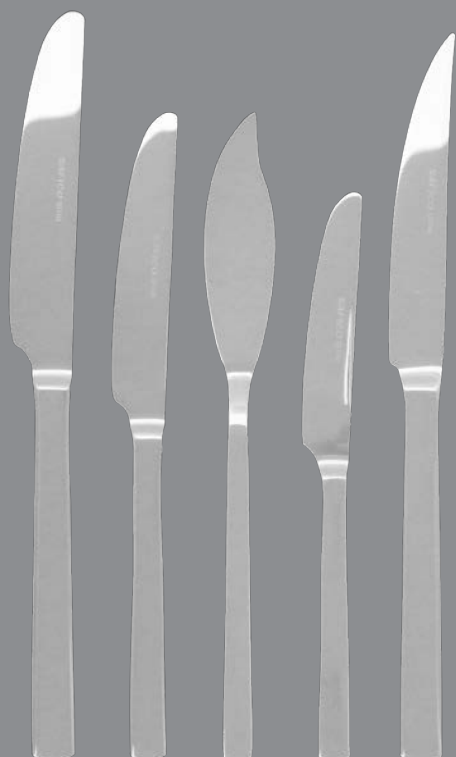

18/10 5mm

---

Glossy stylishness for the best  
tables in the house

---

# Silhouette

1 2 3 4 5

6 7 8 9

1. Table Knife (H.S.H)  
105SF-915-001  
L23.8cm

4. Butter Knife  
105SF-915-016  
L18.0cm

7. Dessert Fork  
105SF-915-005  
L18.4cm

2. Dessert Knife (H.S.H)  
105SF-915-004  
L20.6cm